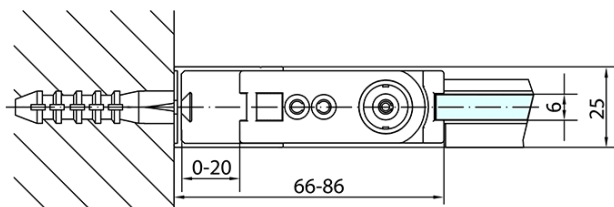

ZOOM Shower Door 900mm, clear glass

Order code: ZL1290

Basic information

Brand: Polysan

Series: ZOOM

Size

Width: 900 mm

Height: 1900 mm

Properties

Profile colour: Chrome - polished aluminum

Shape: Alcove door

Type of opening: Single pivot door

Opening direction: Versatile

Opening width: 815 mm

Glass colour: TRANSPARENT glass

Glass finish: Antidrop

Glass thickness: 6 mm

Installation width from: 870 mm

Installation width up to: 900 mm

Properties: Frameless design, Opening outside and inside

Weight / Piece: 28.0 kg

Packaging: 1 Piece

Warranty: 2 years

Spare parts

Acrylic seal glass/floor (shower tray), length 1000mm for 6mm glass (Order code: 309D-06)

Technical sheet

ZL1290L

ZL1290R

| | B |
|---------------|---------|
| ZL1290-ZL3270 | 670-690 |
| ZL1290-ZL3280 | 770-790 |
| ZL1290-ZL3290 | 870-890 |
| ZL1290-ZL3210 | 970-990 |