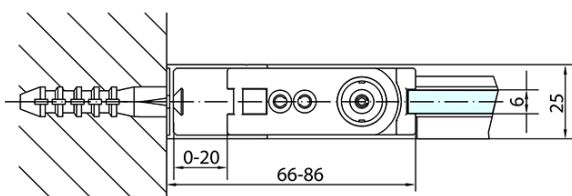

ZOOM Shower Door 900mm, clear glass

Order code: ZL1290

Basic information

Brand: Polysan

Series: ZOOM

Size

Width: 900 mm

Height: 1900 mm

Properties

Profile colour: Chrome - polished aluminum

Shape: Alcove door

Type of opening: Single pivot door

Opening direction: Versatile

Opening width: 815 mm

Glass colour: TRANSPARENT glass

Glass finish: Antidrop

Glass thickness: 6 mm

Installation width from: 870 mm

Installation width up to: 900 mm

Properties: Frameless design, Opening outside and inside

Weight / Piece: 28.0 kg

Packaging: 1 Piece

Warranty: 2 years

Spare parts

Acrylic seal glass/floor (shower tray), length 1000mm for 6mm glass (Order code: 309D-06)

Technical sheet

ZL1290L

ZL1290R

| | B |
|---------------|---------|
| ZL1290-ZL3270 | 670-690 |
| ZL1290-ZL3280 | 770-790 |
| ZL1290-ZL3290 | 870-890 |
| ZL1290-ZL3210 | 970-990 |