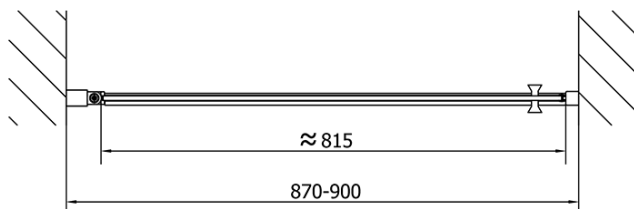

Properties

Profile colour: Chrome - polished aluminum

Shape: Alcove door

Type of opening: Single pivot door

Opening direction: Versatile

Opening width: 815 mm

Glass colour: TRANSPARENT glass

Glass finish: Antidrop

Glass thickness: 6 mm

Installation width from: 870 mm

Installation width up to: 900 mm

Properties: Frameless design, Opening outside and inside

Weight / Piece: 28.0 kg

Packaging: 1 Piece

Warranty: 2 years

Spare parts

Acrylic seal glass/floor (shower tray), length 1000mm for 6mm glass (Order code: 309D-06)

Technical sheet

ZL1290L

ZL1290R

| | B |
|---------------|---------|
| ZL1290-ZL3270 | 670-690 |
| ZL1290-ZL3280 | 770-790 |
| ZL1290-ZL3290 | 870-890 |
| ZL1290-ZL3210 | 970-990 |