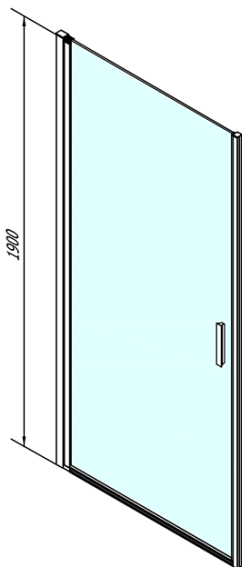

ZOOM Shower Door 900mm, clear glass

Order code: ZL1290

Basic information

Brand: Polysan

Series: ZOOM

Size

Width: 900 mm

Height: 1900 mm

Properties

Profile colour: Chrome - polished aluminum

Shape: Alcove door

Type of opening: Single pivot door

Opening direction: Versatile

Opening width: 815 mm

Glass colour: TRANSPARENT glass

Glass finish: Antidrop

Glass thickness: 6 mm

Installation width from: 870 mm

Installation width up to: 900 mm

Properties: Frameless design, Opening outside and inside

Weight / Piece: 28.0 kg

Packaging: 1 Piece

Warranty: 2 years

Spare parts

Acrylic seal glass/floor (shower tray), length 1000mm for 6mm glass (Order code: 309D-06)

Technical sheet

ZL1290L

ZL1290R

| | B |
|---------------|---------|
| ZL1290-ZL3270 | 670-690 |
| ZL1290-ZL3280 | 770-790 |
| ZL1290-ZL3290 | 870-890 |
| ZL1290-ZL3210 | 970-990 |