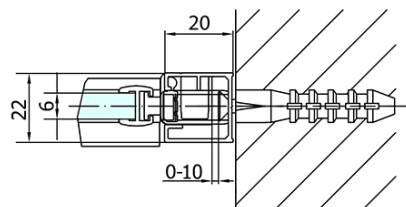

ZOOM Shower Door 900mm, clear glass

Order code: ZL1290

Basic information

Brand: Polysan

Series: ZOOM

Size

Width: 900 mm

Height: 1900 mm

Properties

Profile colour: Chrome - polished aluminum

Shape: Alcove door

Type of opening: Single pivot door

Opening direction: Versatile

Opening width: 815 mm

Glass colour: TRANSPARENT glass

Glass finish: Antidrop

Glass thickness: 6 mm

Installation width from: 870 mm

Installation width up to: 900 mm

Properties: Frameless design, Opening outside and inside

Weight / Piece: 28.0 kg

Packaging: 1 Piece

Warranty: 2 years

Spare parts

Acrylic seal glass/floor (shower tray), length 1000mm for 6mm glass (Order code: 309D-06)

Technical sheet

ZL1290L

ZL1290R

| | B |
|---------------|---------|
| ZL1290-ZL3270 | 670-690 |
| ZL1290-ZL3280 | 770-790 |
| ZL1290-ZL3290 | 870-890 |
| ZL1290-ZL3210 | 970-990 |