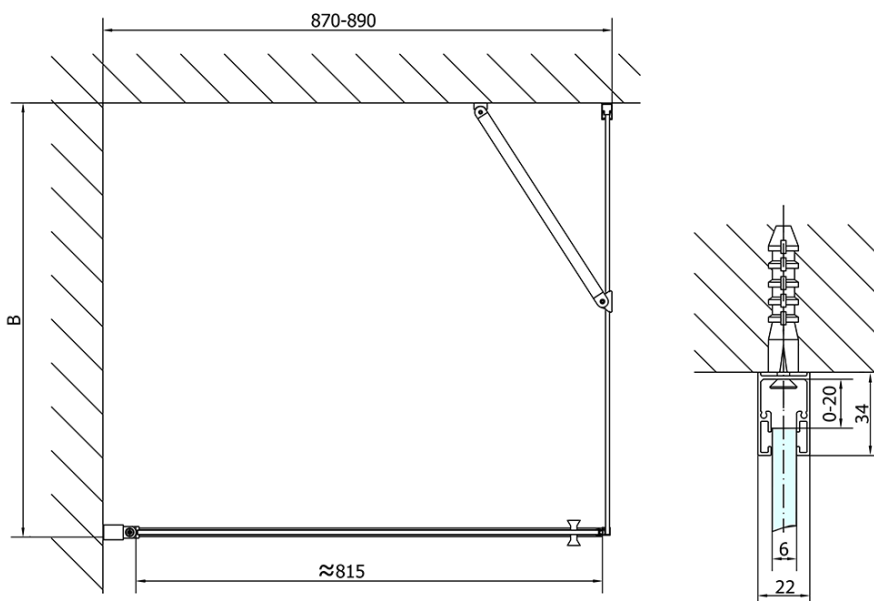

ZOOM Shower Door 900mm, clear glass

Order code: ZL1290

Basic information

Brand: Polysan

Series: ZOOM

Size

Width: 900 mm

Height: 1900 mm

Properties

Profile colour: Chrome - polished aluminum

Shape: Alcove door

Type of opening: Single pivot door

Opening direction: Versatile

Opening width: 815 mm

Glass colour: TRANSPARENT glass

Glass finish: Antidrop

Glass thickness: 6 mm

Installation width from: 870 mm

Installation width up to: 900 mm

Properties: Frameless design, Opening outside and inside

Weight / Piece: 28.0 kg

Packaging: 1 Piece

Warranty: 2 years

Spare parts

Acrylic seal glass/floor (shower tray), length 1000mm for 6mm glass (Order code: 309D-06)

Technical sheet

ZL1290L

ZL1290R

| | B |
|---------------|---------|
| ZL1290-ZL3270 | 670-690 |
| ZL1290-ZL3280 | 770-790 |
| ZL1290-ZL3290 | 870-890 |
| ZL1290-ZL3210 | 970-990 |