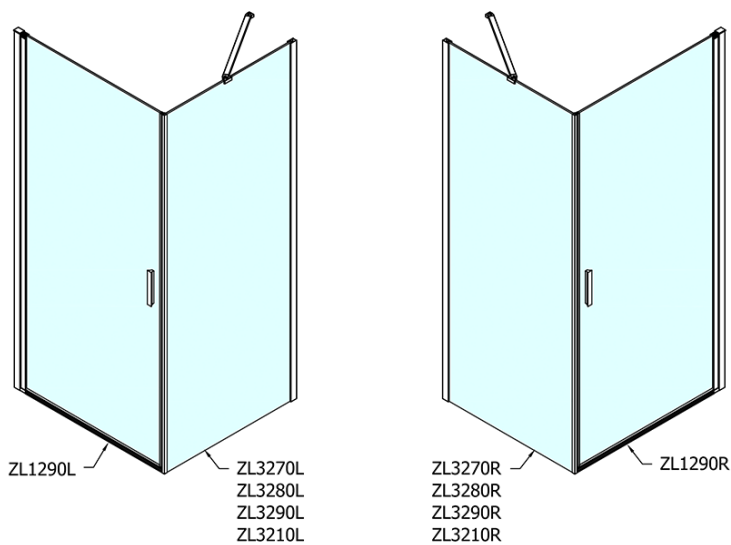

ZOOM Shower Door 900mm, clear glass

Order code: ZL1290

Basic information

Brand: Polysan

Series: ZOOM

Size

Width: 900 mm

Height: 1900 mm

Properties

Profile colour: Chrome - polished aluminum

Shape: Alcove door

Type of opening: Single pivot door

Opening direction: Versatile

Opening width: 815 mm

Glass colour: TRANSPARENT glass

Glass finish: Antidrop

Glass thickness: 6 mm

Installation width from: 870 mm

Installation width up to: 900 mm

Properties: Frameless design, Opening outside and inside

Weight / Piece: 28.0 kg

Packaging: 1 Piece

Warranty: 2 years

Spare parts

Acrylic seal glass/floor (shower tray), length 1000mm for 6mm glass (Order code: 309D-06)

Technical sheet

ZL1290L

ZL1290R

| | B |
|---------------|---------|
| ZL1290-ZL3270 | 670-690 |
| ZL1290-ZL3280 | 770-790 |
| ZL1290-ZL3290 | 870-890 |
| ZL1290-ZL3210 | 970-990 |