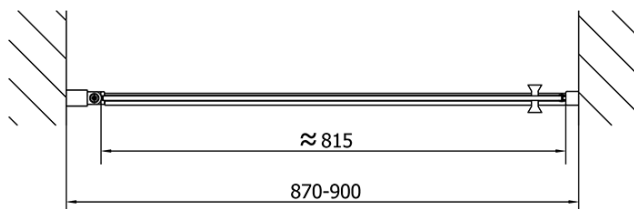

Properties

Profile colour: Chrome - polished aluminum

Shape: Alcove door

Type of opening: Single pivot door

Opening direction: Versatile

Opening width: 815 mm

Glass colour: TRANSPARENT glass

Glass finish: Antidrop

Glass thickness: 6 mm

Installation width from: 870 mm

Installation width up to: 900 mm

Properties: Frameless design, Opening outside and inside

Weight / Piece: 28.0 kg

Packaging: 1 Piece

Warranty: 2 years

Spare parts

Acrylic seal glass/floor (shower tray), length 1000mm for 6mm glass (Order code: 309D-06)

Technical sheet

ZL1290L

ZL1290R

	B
ZL1290-ZL3270	670-690
ZL1290-ZL3280	770-790
ZL1290-ZL3290	870-890
ZL1290-ZL3210	970-990