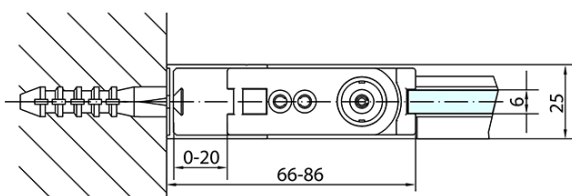

ZOOM Shower Door 900mm, clear glass

Order code: ZL1290

Basic information

Brand: Polysan

Series: ZOOM

Size

Width: 900 mm

Height: 1900 mm

Properties

Profile colour: Chrome - polished aluminum

Shape: Alcove door

Type of opening: Single pivot door

Opening direction: Versatile

Opening width: 815 mm

Glass colour: TRANSPARENT glass

Glass finish: Antidrop

Glass thickness: 6 mm

Installation width from: 870 mm

Installation width up to: 900 mm

Properties: Frameless design, Opening outside and inside

Weight / Piece: 28.0 kg

Packaging: 1 Piece

Warranty: 2 years

Spare parts

Acrylic seal glass/floor (shower tray), length 1000mm for 6mm glass (Order code: 309D-06)

Technical sheet

ZL1290L

ZL1290R

	B
ZL1290-ZL3270	670-690
ZL1290-ZL3280	770-790
ZL1290-ZL3290	870-890
ZL1290-ZL3210	970-990