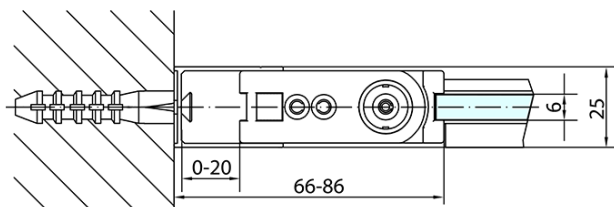

ZOOM Shower Door 900mm, clear glass

Order code: ZL1290

Basic information

Brand: Polysan

Series: ZOOM

Size

Width: 900 mm

Height: 1900 mm

Properties

Profile colour: Chrome - polished aluminum

Shape: Alcove door

Type of opening: Single pivot door

Opening direction: Versatile

Opening width: 815 mm

Glass colour: TRANSPARENT glass

Glass finish: Antidrop

Glass thickness: 6 mm

Installation width from: 870 mm

Installation width up to: 900 mm

Properties: Frameless design, Opening outside and inside

Weight / Piece: 28.0 kg

Packaging: 1 Piece

Warranty: 2 years

Spare parts

Acrylic seal glass/floor (shower tray), length 1000mm for 6mm glass (Order code: 309D-06)

Technical sheet

ZL1290L

ZL1290R

	B
ZL1290-ZL3270	670-690
ZL1290-ZL3280	770-790
ZL1290-ZL3290	870-890
ZL1290-ZL3210	970-990