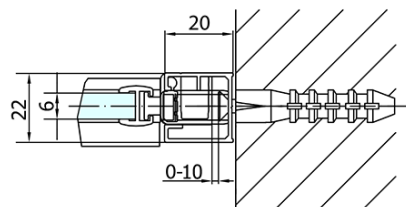

ZOOM Shower Door 900mm, clear glass

Order code: ZL1290

Basic information

Brand: Polysan

Series: ZOOM

Size

Width: 900 mm

Height: 1900 mm

Properties

Profile colour: Chrome - polished aluminum

Shape: Alcove door

Type of opening: Single pivot door

Opening direction: Versatile

Opening width: 815 mm

Glass colour: TRANSPARENT glass

Glass finish: Antidrop

Glass thickness: 6 mm

Installation width from: 870 mm

Installation width up to: 900 mm

Properties: Frameless design, Opening outside and inside

Weight / Piece: 28.0 kg

Packaging: 1 Piece

Warranty: 2 years

Spare parts

Acrylic seal glass/floor (shower tray), length 1000mm for 6mm glass (Order code: 309D-06)

Technical sheet

ZL1290L

ZL1290R

	B
ZL1290-ZL3270	670-690
ZL1290-ZL3280	770-790
ZL1290-ZL3290	870-890
ZL1290-ZL3210	970-990