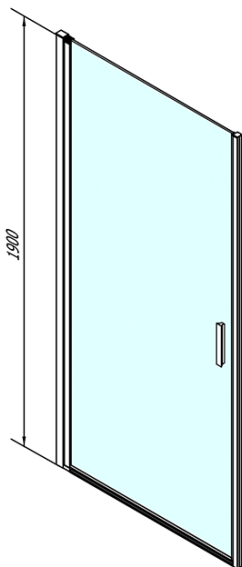

ZOOM Shower Door 900mm, clear glass

Order code: ZL1290

Basic information

Brand: Polysan

Series: ZOOM

Size

Width: 900 mm

Height: 1900 mm

Properties

Profile colour: Chrome - polished aluminum

Shape: Alcove door

Type of opening: Single pivot door

Opening direction: Versatile

Opening width: 815 mm

Glass colour: TRANSPARENT glass

Glass finish: Antidrop

Glass thickness: 6 mm

Installation width from: 870 mm

Installation width up to: 900 mm

Properties: Frameless design, Opening outside and inside

Weight / Piece: 28.0 kg

Packaging: 1 Piece

Warranty: 2 years

Spare parts

Acrylic seal glass/floor (shower tray), length 1000mm for 6mm glass (Order code: 309D-06)

Technical sheet

ZL1290L

ZL1290R

	B
ZL1290-ZL3270	670-690
ZL1290-ZL3280	770-790
ZL1290-ZL3290	870-890
ZL1290-ZL3210	970-990