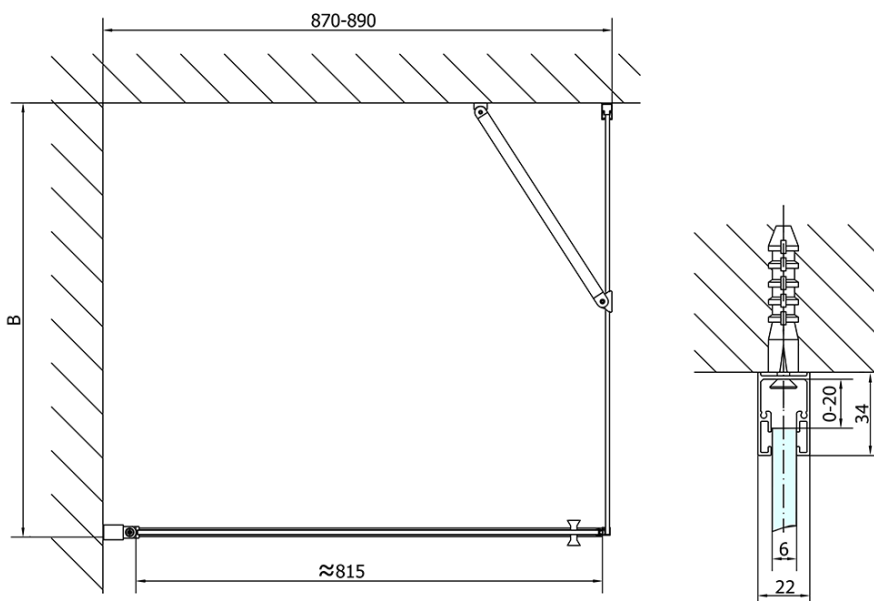

ZOOM Shower Door 900mm, clear glass

Order code: ZL1290

Basic information

Brand: Polysan

Series: ZOOM

Size

Width: 900 mm

Height: 1900 mm

Properties

Profile colour: Chrome - polished aluminum

Shape: Alcove door

Type of opening: Single pivot door

Opening direction: Versatile

Opening width: 815 mm

Glass colour: TRANSPARENT glass

Glass finish: Antidrop

Glass thickness: 6 mm

Installation width from: 870 mm

Installation width up to: 900 mm

Properties: Frameless design, Opening outside and inside

Weight / Piece: 28.0 kg

Packaging: 1 Piece

Warranty: 2 years

Spare parts

Acrylic seal glass/floor (shower tray), length 1000mm for 6mm glass (Order code: 309D-06)

Technical sheet

ZL1290L

ZL1290R

	B
ZL1290-ZL3270	670-690
ZL1290-ZL3280	770-790
ZL1290-ZL3290	870-890
ZL1290-ZL3210	970-990