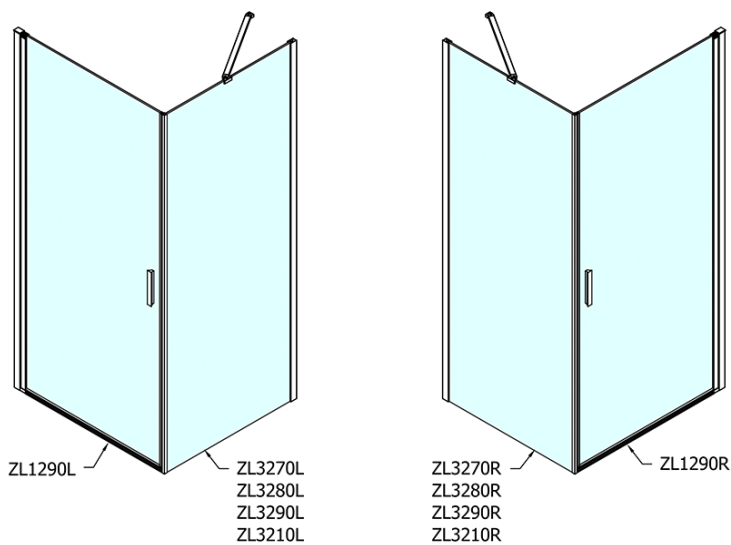

ZOOM Shower Door 900mm, clear glass

Order code: ZL1290

Basic information

Brand: Polysan

Series: ZOOM

Size

Width: 900 mm

Height: 1900 mm

Properties

Profile colour: Chrome - polished aluminum

Shape: Alcove door

Type of opening: Single pivot door

Opening direction: Versatile

Opening width: 815 mm

Glass colour: TRANSPARENT glass

Glass finish: Antidrop

Glass thickness: 6 mm

Installation width from: 870 mm

Installation width up to: 900 mm

Properties: Frameless design, Opening outside and inside

Weight / Piece: 28.0 kg

Packaging: 1 Piece

Warranty: 2 years

Spare parts

Acrylic seal glass/floor (shower tray), length 1000mm for 6mm glass (Order code: 309D-06)

Technical sheet

ZL1290L

ZL1290R

	B
ZL1290-ZL3270	670-690
ZL1290-ZL3280	770-790
ZL1290-ZL3290	870-890
ZL1290-ZL3210	970-990