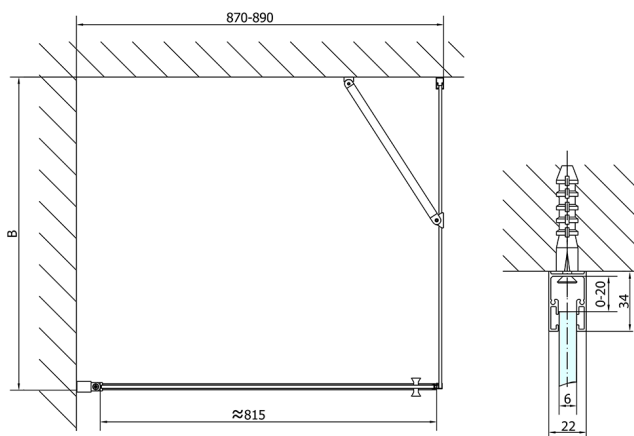

### Size

Width: 900 mm  
Height: 1900 mm

## Technical sheet

# ZOOM Shower Door 900mm, clear glass

ZL1290L  
ZL3270L  
ZL3280L  
ZL3290L  
ZL3210L

ZL3270R  
ZL3280R  
ZL3290R  
ZL3210R

	B
ZL1290-ZL3270	670-690
ZL1290-ZL3280	770-790
ZL1290-ZL3290	870-890
ZL1290-ZL3210	970-990