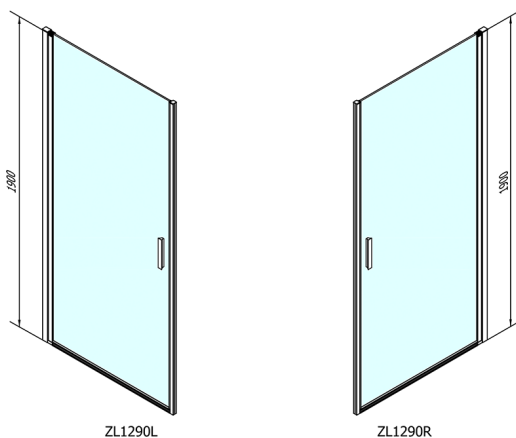

Technical sheet