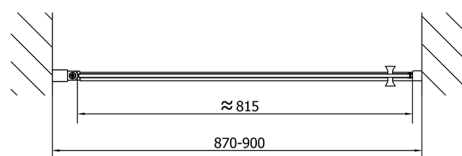

Technical sheet