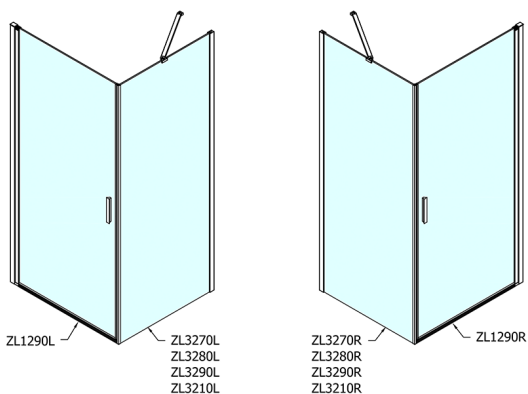

ZOOM Shower Door 900mm, clear glass

ZL1290L
ZL3270L
ZL3280L
ZL3290L
ZL3210L

ZL3270R
ZL3280R
ZL3290R
ZL3210R