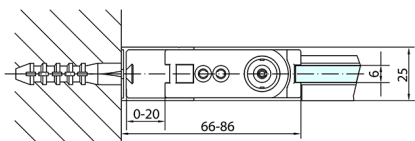

### Size

Width: 900 mm  
Height: 1900 mm

## Technical sheet

# ZOOM Shower Door 900mm, clear glass

ZL1290L  
ZL3270L  
ZL3280L  
ZL3290L  
ZL3210L

ZL3270R  
ZL3280R  
ZL3290R  
ZL3210R

	B
ZL1290-ZL3270	670-690
ZL1290-ZL3280	770-790
ZL1290-ZL3290	870-890
ZL1290-ZL3210	970-990