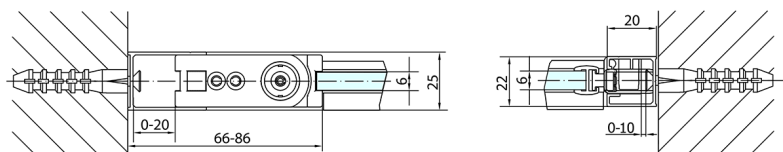

Technical sheet