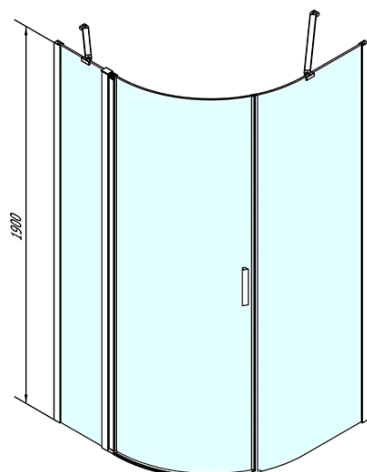

Product list

Order code: **ZL2615L**

ZOOM LINE Quadrant Shower Enclosure 900x900mm,
clear glass, left

ZL2615L

ZL2615R