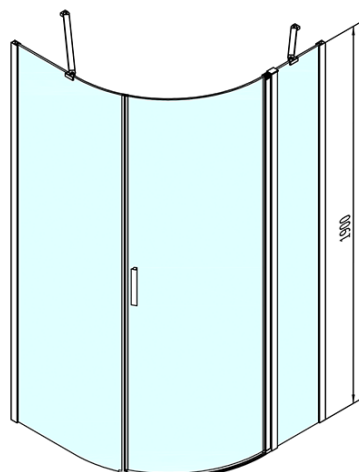

Product list

Order code: **ZL2615L**

ZOOM LINE Quadrant Shower Enclosure 900x900mm,
clear glass, left

ZL2615L

ZL2615R