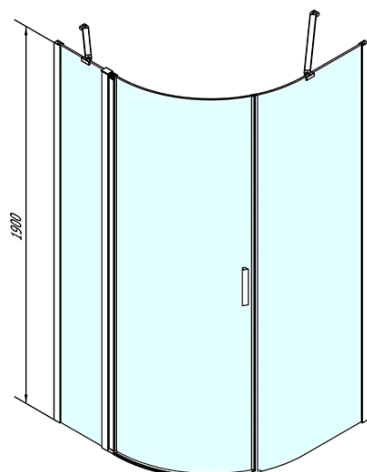

Product list

Order code: **ZL2615R**

ZOOM LINE Quadrant Shower Enclosure 900x900mm, clear glass, right

ZL2615L

ZL2615R