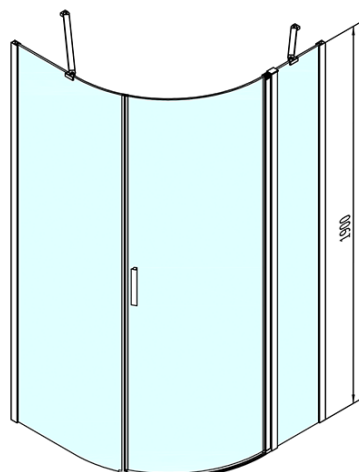

Product list

Order code: **ZL2615R**

ZOOM LINE Quadrant Shower Enclosure 900x900mm, clear glass, right

ZL2615L

ZL2615R