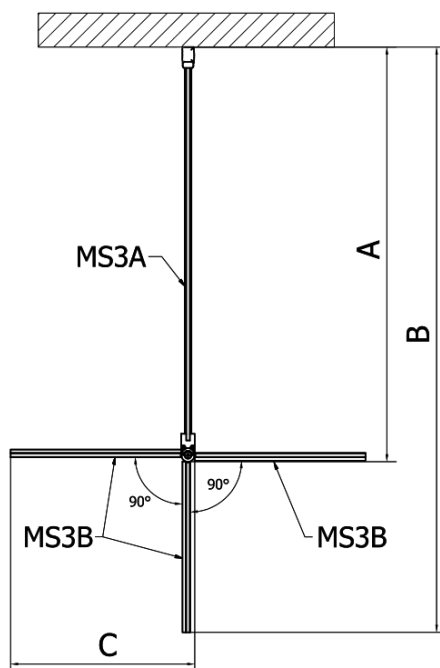

MODULAR SHOWER Wall-Mount Sidewall for Module 3, 600mm

Technical sheet

MS3A-L,R	MS3B-L,R	A	B	C
MS3A-70	MS3B-30	675-695	975-995	330
MS3A-80	MS3B-30	775-795	1075-1095	330
MS3A-90	MS3B-30	875-895	1175-1195	330
MS3A-100	MS3B-30	975-995	1275-1295	330
MS3A-120	MS3B-30	1175-1195	1475-1495	330
MS3A-70	MS3B-40	675-695	1075-1095	430
MS3A-80	MS3B-40	775-795	1175-1195	430
MS3A-90	MS3B-40	875-895	1275-1295	430
MS3A-100	MS3B-40	975-995	1375-1395	430
MS3A-120	MS3B-40	1175-1195	1575-1595	430
MS3A-70	MS3B-50	675-695	1175-1195	530
MS3A-80	MS3B-50	775-795	1275-1295	530
MS3A-90	MS3B-50	875-895	1375-1395	530
MS3A-100	MS3B-50	975-995	1475-1495	530
MS3A-120	MS3B-50	1175-1195	1675-1695	530
MS3A-70	MS3B-60	675-695	1275-1295	630
MS3A-80	MS3B-60	775-795	1375-1395	630
MS3A-90	MS3B-60	875-895	1475-1495	630
MS3A-100	MS3B-60	975-995	1575-1595	630
MS3A-120	MS3B-60	1175-1195	1775-1795	630