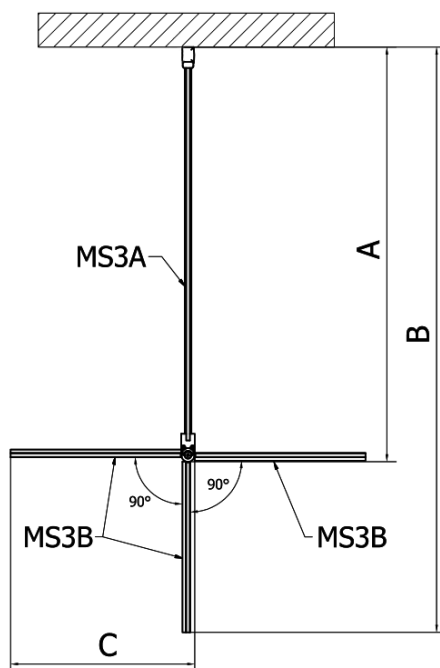

MODULAR SHOWER Wall-Mount Sidewall for Module 3, 500mm

Technical sheet

MS3A-L,R	MS3B-L,R	A	B	C
MS3A-70	MS3B-30	675-695	975-995	330
MS3A-80	MS3B-30	775-795	1075-1095	330
MS3A-90	MS3B-30	875-895	1175-1195	330
MS3A-100	MS3B-30	975-995	1275-1295	330
MS3A-120	MS3B-30	1175-1195	1475-1495	330
MS3A-70	MS3B-40	675-695	1075-1095	430
MS3A-80	MS3B-40	775-795	1175-1195	430
MS3A-90	MS3B-40	875-895	1275-1295	430
MS3A-100	MS3B-40	975-995	1375-1395	430
MS3A-120	MS3B-40	1175-1195	1575-1595	430
MS3A-70	MS3B-50	675-695	1175-1195	530
MS3A-80	MS3B-50	775-795	1275-1295	530
MS3A-90	MS3B-50	875-895	1375-1395	530
MS3A-100	MS3B-50	975-995	1475-1495	530
MS3A-120	MS3B-50	1175-1195	1675-1695	530
MS3A-70	MS3B-60	675-695	1275-1295	630
MS3A-80	MS3B-60	775-795	1375-1395	630
MS3A-90	MS3B-60	875-895	1475-1495	630
MS3A-100	MS3B-60	975-995	1575-1595	630
MS3A-120	MS3B-60	1175-1195	1775-1795	630