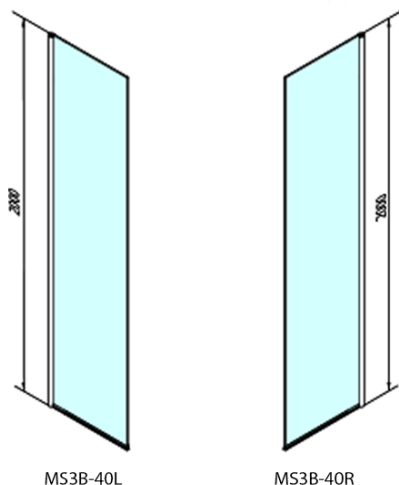

MODULAR SHOWER Wall-Mount Sidewall for Module 3, 400mm

Technical sheet

MS3A-L,R	MS3B-L,R	A	B	C
MS3A-70	MS3B-30	675-695	975-995	330
MS3A-80	MS3B-30	775-795	1075-1095	330
MS3A-90	MS3B-30	875-895	1175-1195	330
MS3A-100	MS3B-30	975-995	1275-1295	330
MS3A-120	MS3B-30	1175-1195	1475-1495	330
MS3A-70	MS3B-40	675-695	1075-1095	430
MS3A-80	MS3B-40	775-795	1175-1195	430
MS3A-90	MS3B-40	875-895	1275-1295	430
MS3A-100	MS3B-40	975-995	1375-1395	430
MS3A-120	MS3B-40	1175-1195	1575-1595	430
MS3A-70	MS3B-50	675-695	1175-1195	530
MS3A-80	MS3B-50	775-795	1275-1295	530
MS3A-90	MS3B-50	875-895	1375-1395	530
MS3A-100	MS3B-50	975-995	1475-1495	530
MS3A-120	MS3B-50	1175-1195	1675-1695	530
MS3A-70	MS3B-60	675-695	1275-1295	630
MS3A-80	MS3B-60	775-795	1375-1395	630
MS3A-90	MS3B-60	875-895	1475-1495	630
MS3A-100	MS3B-60	975-995	1575-1595	630
MS3A-120	MS3B-60	1175-1195	1775-1795	630