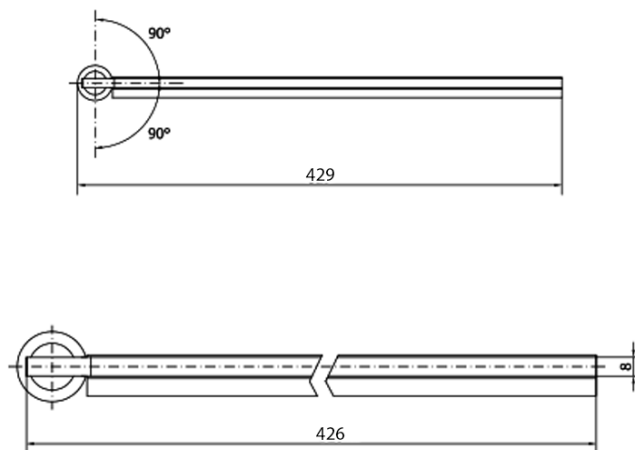

MODULAR SHOWER Wall-Mount Sidewall for Module 3, 400mm

Technical sheet

MS3A-L,R	MS3B-L,R	A	B	C
MS3A-70	MS3B-30	675-695	975-995	330
MS3A-80	MS3B-30	775-795	1075-1095	330
MS3A-90	MS3B-30	875-895	1175-1195	330
MS3A-100	MS3B-30	975-995	1275-1295	330
MS3A-120	MS3B-30	1175-1195	1475-1495	330
MS3A-70	MS3B-40	675-695	1075-1095	430
MS3A-80	MS3B-40	775-795	1175-1195	430
MS3A-90	MS3B-40	875-895	1275-1295	430
MS3A-100	MS3B-40	975-995	1375-1395	430
MS3A-120	MS3B-40	1175-1195	1575-1595	430
MS3A-70	MS3B-50	675-695	1175-1195	530
MS3A-80	MS3B-50	775-795	1275-1295	530
MS3A-90	MS3B-50	875-895	1375-1395	530
MS3A-100	MS3B-50	975-995	1475-1495	530
MS3A-120	MS3B-50	1175-1195	1675-1695	530
MS3A-70	MS3B-60	675-695	1275-1295	630
MS3A-80	MS3B-60	775-795	1375-1395	630
MS3A-90	MS3B-60	875-895	1475-1495	630
MS3A-100	MS3B-60	975-995	1575-1595	630
MS3A-120	MS3B-60	1175-1195	1775-1795	630