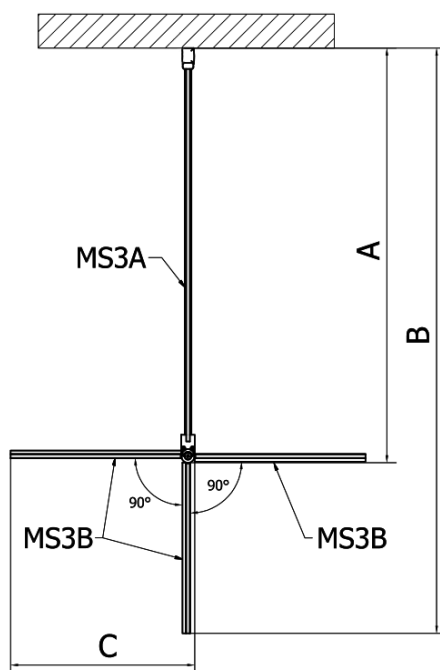

MODULAR SHOWER Wall-Mount Sidewall for Module 3, 400mm

Technical sheet

MS3A-L,R	MS3B-L,R	A	B	C
MS3A-70	MS3B-30	675-695	975-995	330
MS3A-80	MS3B-30	775-795	1075-1095	330
MS3A-90	MS3B-30	875-895	1175-1195	330
MS3A-100	MS3B-30	975-995	1275-1295	330
MS3A-120	MS3B-30	1175-1195	1475-1495	330
MS3A-70	MS3B-40	675-695	1075-1095	430
MS3A-80	MS3B-40	775-795	1175-1195	430
MS3A-90	MS3B-40	875-895	1275-1295	430
MS3A-100	MS3B-40	975-995	1375-1395	430
MS3A-120	MS3B-40	1175-1195	1575-1595	430
MS3A-70	MS3B-50	675-695	1175-1195	530
MS3A-80	MS3B-50	775-795	1275-1295	530
MS3A-90	MS3B-50	875-895	1375-1395	530
MS3A-100	MS3B-50	975-995	1475-1495	530
MS3A-120	MS3B-50	1175-1195	1675-1695	530
MS3A-70	MS3B-60	675-695	1275-1295	630
MS3A-80	MS3B-60	775-795	1375-1395	630
MS3A-90	MS3B-60	875-895	1475-1495	630
MS3A-100	MS3B-60	975-995	1575-1595	630
MS3A-120	MS3B-60	1175-1195	1775-1795	630