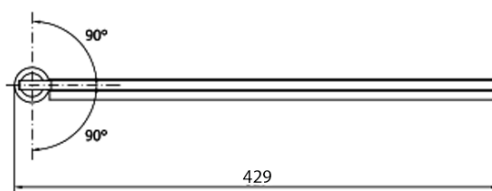

MODULAR SHOWER Wall-Mount Sidewall for Module 3, 400mm

Order code: MS3B-40

Size

Width: 400 mm

Height: 2000 mm

Properties

Warranty: 2 years

Technical sheet