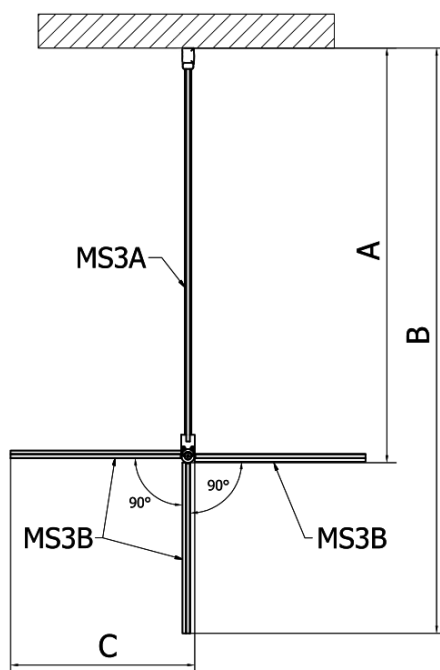

MODULAR SHOWER Wall-Mount Sidewall for Module 3, 300mm

Technical sheet

MS3A-L,R	MS3B-L,R	A	B	C
MS3A-70	MS3B-30	675-695	975-995	330
MS3A-80	MS3B-30	775-795	1075-1095	330
MS3A-90	MS3B-30	875-895	1175-1195	330
MS3A-100	MS3B-30	975-995	1275-1295	330
MS3A-120	MS3B-30	1175-1195	1475-1495	330
MS3A-70	MS3B-40	675-695	1075-1095	430
MS3A-80	MS3B-40	775-795	1175-1195	430
MS3A-90	MS3B-40	875-895	1275-1295	430
MS3A-100	MS3B-40	975-995	1375-1395	430
MS3A-120	MS3B-40	1175-1195	1575-1595	430
MS3A-70	MS3B-50	675-695	1175-1195	530
MS3A-80	MS3B-50	775-795	1275-1295	530
MS3A-90	MS3B-50	875-895	1375-1395	530
MS3A-100	MS3B-50	975-995	1475-1495	530
MS3A-120	MS3B-50	1175-1195	1675-1695	530
MS3A-70	MS3B-60	675-695	1275-1295	630
MS3A-80	MS3B-60	775-795	1375-1395	630
MS3A-90	MS3B-60	875-895	1475-1495	630
MS3A-100	MS3B-60	975-995	1575-1595	630
MS3A-120	MS3B-60	1175-1195	1775-1795	630