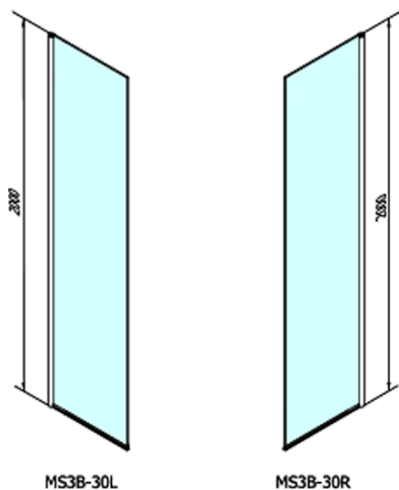

MODULAR SHOWER Wall-Mount Sidewall for Module 3, 300mm

Technical sheet

MS3A-L,R	MS3B-L,R	A	B	C
MS3A-70	MS3B-30	675-695	975-995	330
MS3A-80	MS3B-30	775-795	1075-1095	330
MS3A-90	MS3B-30	875-895	1175-1195	330
MS3A-100	MS3B-30	975-995	1275-1295	330
MS3A-120	MS3B-30	1175-1195	1475-1495	330
MS3A-70	MS3B-40	675-695	1075-1095	430
MS3A-80	MS3B-40	775-795	1175-1195	430
MS3A-90	MS3B-40	875-895	1275-1295	430
MS3A-100	MS3B-40	975-995	1375-1395	430
MS3A-120	MS3B-40	1175-1195	1575-1595	430
MS3A-70	MS3B-50	675-695	1175-1195	530
MS3A-80	MS3B-50	775-795	1275-1295	530
MS3A-90	MS3B-50	875-895	1375-1395	530
MS3A-100	MS3B-50	975-995	1475-1495	530
MS3A-120	MS3B-50	1175-1195	1675-1695	530
MS3A-70	MS3B-60	675-695	1275-1295	630
MS3A-80	MS3B-60	775-795	1375-1395	630
MS3A-90	MS3B-60	875-895	1475-1495	630
MS3A-100	MS3B-60	975-995	1575-1595	630
MS3A-120	MS3B-60	1175-1195	1775-1795	630