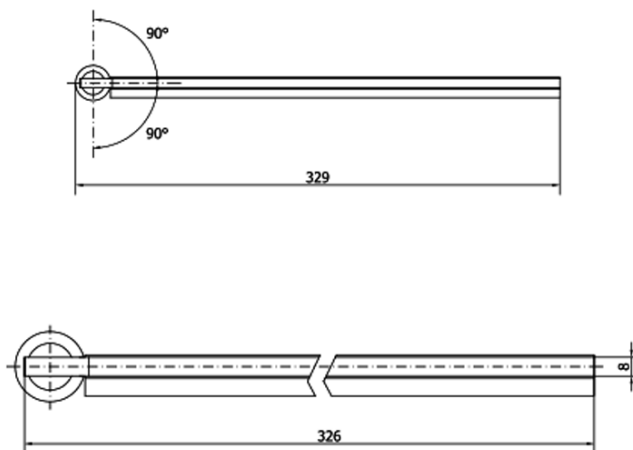

MODULAR SHOWER Wall-Mount Sidewall for Module 3, 300mm

Technical sheet

MS3A-L,R	MS3B-L,R	A	B	C
MS3A-70	MS3B-30	675-695	975-995	330
MS3A-80	MS3B-30	775-795	1075-1095	330
MS3A-90	MS3B-30	875-895	1175-1195	330
MS3A-100	MS3B-30	975-995	1275-1295	330
MS3A-120	MS3B-30	1175-1195	1475-1495	330
MS3A-70	MS3B-40	675-695	1075-1095	430
MS3A-80	MS3B-40	775-795	1175-1195	430
MS3A-90	MS3B-40	875-895	1275-1295	430
MS3A-100	MS3B-40	975-995	1375-1395	430
MS3A-120	MS3B-40	1175-1195	1575-1595	430
MS3A-70	MS3B-50	675-695	1175-1195	530
MS3A-80	MS3B-50	775-795	1275-1295	530
MS3A-90	MS3B-50	875-895	1375-1395	530
MS3A-100	MS3B-50	975-995	1475-1495	530
MS3A-120	MS3B-50	1175-1195	1675-1695	530
MS3A-70	MS3B-60	675-695	1275-1295	630
MS3A-80	MS3B-60	775-795	1375-1395	630
MS3A-90	MS3B-60	875-895	1475-1495	630
MS3A-100	MS3B-60	975-995	1575-1595	630
MS3A-120	MS3B-60	1175-1195	1775-1795	630