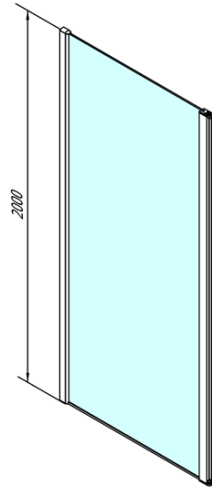

MODULAR SHOWER Wall-Mount Glass Panel, for a Pivot Door, 1200 mm

Technical sheet

MS3A-120