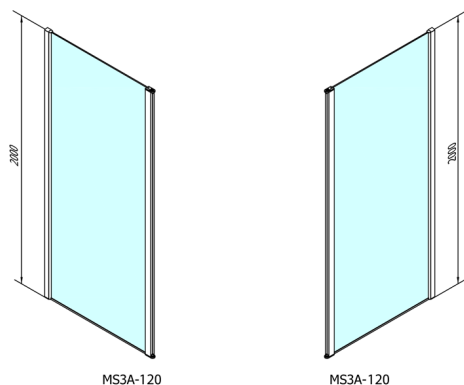

Technical sheet