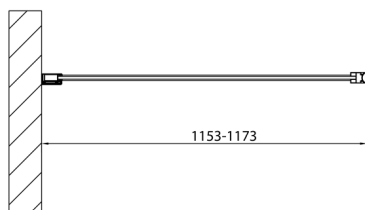

Technical sheet