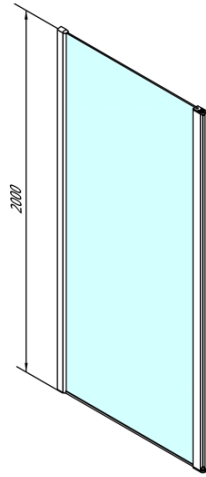

MODULAR SHOWER Wall-Mount Glass Panel, for a Pivot Door, 1000 mm

Technical sheet

MS3A-100