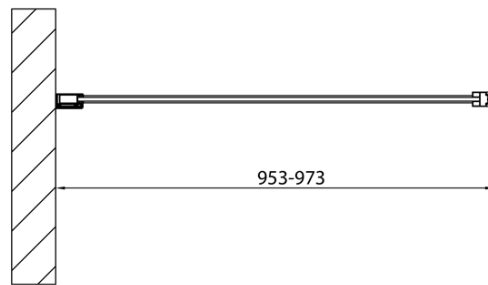

MODULAR SHOWER Wall-Mount Glass Panel, for a Pivot Door, 1000 mm

Technical sheet