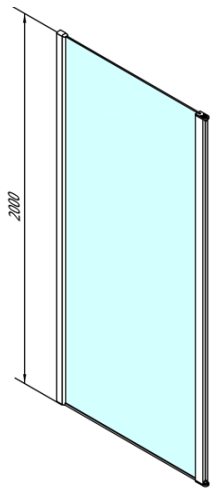

MODULAR SHOWER Wall-Mount Glass Panel, for a Pivot Door, 900 mm

MS3A-90