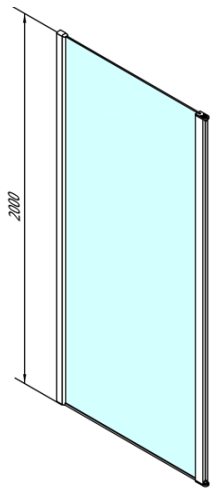

MODULAR SHOWER Wall-Mount Glass Panel, for a
Pivot Door, 900 mm

MS3A-90