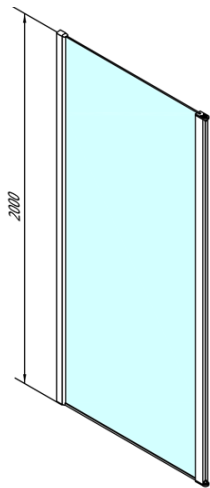

MODULAR SHOWER Wall-Mount Glass Panel, for a Pivot Door, 900 mm

Order code: MS3A-90

Basic information

Brand: Polysan
Series: MODULAR SHOWER

Size

Height: 2000 mm
Depth: 900 mm

Properties

Profile colour: Chrome - polished aluminum
Shape: L-shape pivot
Glass colour: TRANSPARENT glass
Glass finish: Antidrop
Glass thickness: 8 mm
Weight / Piece: 44.0 kg
Packaging: 1 Piece
Warranty: 2 years

MODULAR SHOWER Wall-Mount Glass Panel, for a Pivot Door, 900 mm

Technical sheet

| MS3A-L,R | MS3B-L,R | A | B | C |
|----------|----------|-----------|-----------|-----|
| MS3A-70 | MS3B-30 | 675-695 | 975-995 | 330 |
| MS3A-80 | MS3B-30 | 775-795 | 1075-1095 | 330 |
| MS3A-90 | MS3B-30 | 875-895 | 1175-1195 | 330 |
| MS3A-100 | MS3B-30 | 975-995 | 1275-1295 | 330 |
| MS3A-120 | MS3B-30 | 1175-1195 | 1475-1495 | 330 |
| MS3A-70 | MS3B-40 | 675-695 | 1075-1095 | 430 |
| MS3A-80 | MS3B-40 | 775-795 | 1175-1195 | 430 |
| MS3A-90 | MS3B-40 | 875-895 | 1275-1295 | 430 |
| MS3A-100 | MS3B-40 | 975-995 | 1375-1395 | 430 |
| MS3A-120 | MS3B-40 | 1175-1195 | 1575-1595 | 430 |
| MS3A-70 | MS3B-50 | 675-695 | 1175-1195 | 530 |
| MS3A-80 | MS3B-50 | 775-795 | 1275-1295 | 530 |
| MS3A-90 | MS3B-50 | 875-895 | 1375-1395 | 530 |
| MS3A-100 | MS3B-50 | 975-995 | 1475-1495 | 530 |
| MS3A-120 | MS3B-50 | 1175-1195 | 1675-1695 | 530 |
| MS3A-70 | MS3B-60 | 675-695 | 1275-1295 | 630 |
| MS3A-80 | MS3B-60 | 775-795 | 1375-1395 | 630 |
| MS3A-90 | MS3B-60 | 875-895 | 1475-1495 | 630 |
| MS3A-100 | MS3B-60 | 975-995 | 1575-1595 | 630 |
| MS3A-120 | MS3B-60 | 1175-1195 | 1775-1795 | 630 |

MODULAR SHOWER Wall-Mount Glass Panel, for a Pivot Door, 900 mm

MS3A-90

MS3A-90