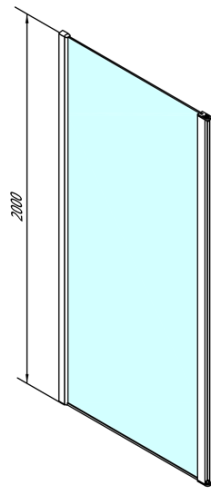

MODULAR SHOWER Wall-Mount Glass Panel, for a Pivot Door, 800 mm

MS3A-80