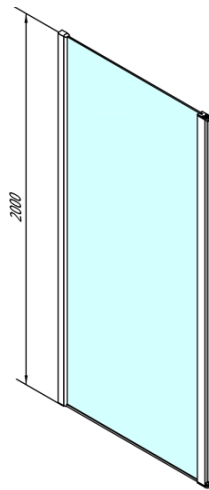

MODULAR SHOWER Wall-Mount Glass Panel, for a Pivot Door, 700 mm

Order code: MS3A-70

Basic information

Brand: Polysan
Series: MODULAR SHOWER

Size

Height: 2000 mm
Depth: 700 mm

Properties

Profile colour: Chrome - polished aluminum
Shape: L-shape pivot
Glass colour: TRANSPARENT glass
Glass finish: Antidrop
Glass thickness: 8 mm
Weight / Piece: 36.0 kg
Packaging: 1 Piece
Warranty: 2 years

MODULAR SHOWER Wall-Mount Glass Panel, for a Pivot Door, 700 mm

Technical sheet

| MS3A-L,R | MS3B-L,R | A | B | C |
|----------|----------|-----------|-----------|-----|
| MS3A-70 | MS3B-30 | 675-695 | 975-995 | 330 |
| MS3A-80 | MS3B-30 | 775-795 | 1075-1095 | 330 |
| MS3A-90 | MS3B-30 | 875-895 | 1175-1195 | 330 |
| MS3A-100 | MS3B-30 | 975-995 | 1275-1295 | 330 |
| MS3A-120 | MS3B-30 | 1175-1195 | 1475-1495 | 330 |
| MS3A-70 | MS3B-40 | 675-695 | 1075-1095 | 430 |
| MS3A-80 | MS3B-40 | 775-795 | 1175-1195 | 430 |
| MS3A-90 | MS3B-40 | 875-895 | 1275-1295 | 430 |
| MS3A-100 | MS3B-40 | 975-995 | 1375-1395 | 430 |
| MS3A-120 | MS3B-40 | 1175-1195 | 1575-1595 | 430 |
| MS3A-70 | MS3B-50 | 675-695 | 1175-1195 | 530 |
| MS3A-80 | MS3B-50 | 775-795 | 1275-1295 | 530 |
| MS3A-90 | MS3B-50 | 875-895 | 1375-1395 | 530 |
| MS3A-100 | MS3B-50 | 975-995 | 1475-1495 | 530 |
| MS3A-120 | MS3B-50 | 1175-1195 | 1675-1695 | 530 |
| MS3A-70 | MS3B-60 | 675-695 | 1275-1295 | 630 |
| MS3A-80 | MS3B-60 | 775-795 | 1375-1395 | 630 |
| MS3A-90 | MS3B-60 | 875-895 | 1475-1495 | 630 |
| MS3A-100 | MS3B-60 | 975-995 | 1575-1595 | 630 |
| MS3A-120 | MS3B-60 | 1175-1195 | 1775-1795 | 630 |

MODULAR SHOWER Wall-Mount Glass Panel, for a Pivot Door, 700 mm

MS3A-70

MS3A-70