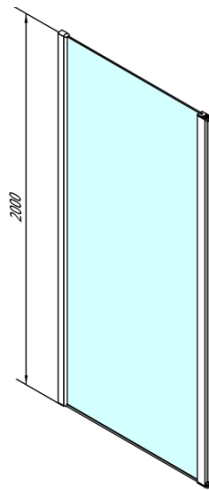

MODULAR SHOWER Wall-Mount Glass Panel, for a Pivot Door, 700 mm

MS3A-70