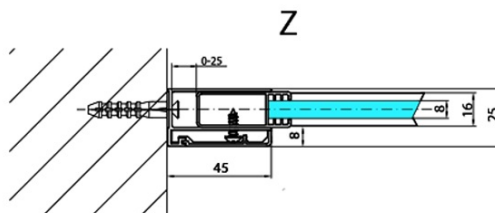

MODULAR SHOWER Wall Glass Panel, for Sidewall, 1200 mm

Order code: MS2A-120

Basic information

Brand: Polysan
Series: MODULAR SHOWER

Size

Height: 2000 mm
Depth: 1200 mm

Properties

Profile colour: Chrome - polished aluminum
Shape: L-shape fixed
Glass colour: TRANSPARENT glass
Glass finish: Antidrop
Glass thickness: 8 mm
Weight / Piece: 55.0 kg
Packaging: 1 Piece
Warranty: 2 years

MODULAR SHOWER Wall Glass Panel, for Sidewall, 1200 mm

Technical sheet

MS2A-xxx+MS2B-xxoL

MS2A-xxx+MS2B-xxoR

ARTICLE	A
MS2A-80	776-801
MS2A-90	876-901
MS2A-100	976-1001
MS2A-110	1076-1101
MS2A-120	1176-1201