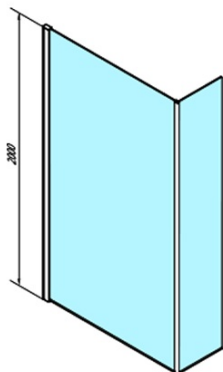

MODULAR SHOWER Wall Glass Panel, for Sidewall, 1200 mm

Order code: MS2A-120

Basic information

Brand: Polysan
Series: MODULAR SHOWER

Size

Height: 2000 mm
Depth: 1200 mm

Properties

Profile colour: Chrome - polished aluminum
Shape: L-shape fixed
Glass colour: TRANSPARENT glass
Glass finish: Antidrop
Glass thickness: 8 mm
Weight / Piece: 55.0 kg
Packaging: 1 Piece
Warranty: 2 years

MODULAR SHOWER Wall Glass Panel, for Sidewall, 1200 mm

Technical sheet

MS2A-xxx+MS2B-xxoL

MS2A-xxx+MS2B-xxoR

ARTICLE	A
MS2A-80	776-801
MS2A-90	876-901
MS2A-100	976-1001
MS2A-110	1076-1101
MS2A-120	1176-1201