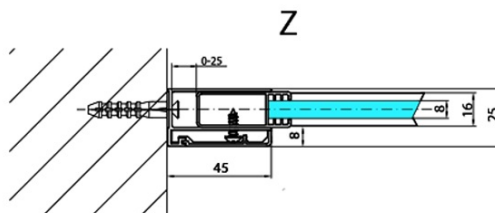

### Size

**Height:** 2000 mm  
**Depth:** 1200 mm

### Properties

**Profile colour:** Chrome - polished aluminum  
**Shape:** L-shape fixed  
**Glass colour:** TRANSPARENT glass  
**Glass finish:** Antidrop  
**Glass thickness:** 8 mm  
**Weight / Piece:** 55.0 kg  
**Packaging:** 1 Piece  
**Warranty:** 2 years

# MODULAR SHOWER Wall Glass Panel, for Sidewall, 1200 mm

## Technical sheet

MS2A-xxx+MS2B-xxoL

MS2A-xxx+MS2B-xxoR

| ARTICLE  | A         |
|----------|-----------|
| MS2A-80  | 776-801   |
| MS2A-90  | 876-901   |
| MS2A-100 | 976-1001  |
| MS2A-110 | 1076-1101 |
| MS2A-120 | 1176-1201 |