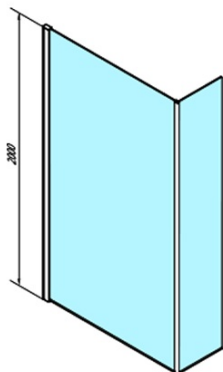

MODULAR SHOWER Wall Glass Panel, for Sidewall, 1200 mm

Technical sheet

MS2A-xxx+MS2B-xxoL