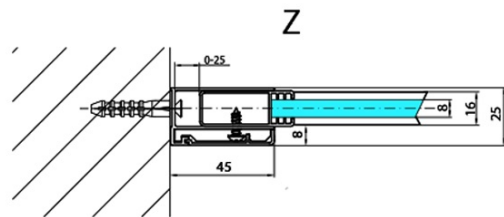

MODULAR SHOWER Wall Glass Panel, for Sidewall, 1200 mm

Order code: MS2A-120

Size

Height: 2000 mm

Depth: 1200 mm

Properties

Warranty: 2 years

Technical sheet

MS2A-xxx+MS2B-xxoL

MS2A-xxx+MS2B-xxoR

ARTICLE	A
MS2A-80	776-801
MS2A-90	876-901
MS2A-100	976-1001
MS2A-110	1076-1101
MS2A-120	1176-1201

ARTICLE	B
MS2B-30	280
MS2B-40	380
MS2B-60	580
MS2B-80	780
MS2B-100	980
MS2B-120	1180