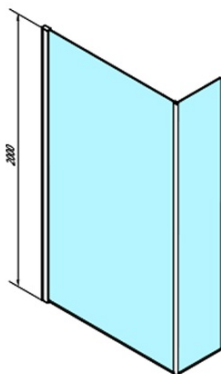

MODULAR SHOWER Wall Glass Panel, for Sidewall, 1200 mm

Order code: MS2A-120

Size

Height: 2000 mm

Depth: 1200 mm

Properties

Warranty: 2 years

Technical sheet

MS2A-xxx+MS2B-xxoL

MS2A-xxx+MS2B-xxoR

ARTICLE	A
MS2A-80	776-801
MS2A-90	876-901
MS2A-100	976-1001
MS2A-110	1076-1101
MS2A-120	1176-1201

ARTICLE	B
MS2B-30	280
MS2B-40	380
MS2B-60	580
MS2B-80	780
MS2B-100	980
MS2B-120	1180