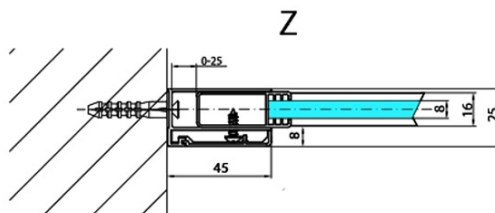

MODULAR SHOWER Wall Glass Panel, for Sidewall, 1100 mm

Order code: MS2A-110

Basic information

Brand: Polysan
Series: MODULAR SHOWER

Size

Height: 2000 mm
Depth: 1100 mm

Properties

Profile colour: Chrome - polished aluminum
Shape: L-shape fixed
Glass colour: TRANSPARENT glass
Glass finish: Antidrop
Glass thickness: 8 mm
Weight / Piece: 51.0 kg
Packaging: 1 Piece
Warranty: 2 years

MODULAR SHOWER Wall Glass Panel, for Sidewall,
1100 mm

Technical sheet

MS2A-xxx+MS2B-xxoL

MS2A-xxx+MS2B-xxoR

ARTICLE	A
MS2A-80	776-801
MS2A-90	876-901
MS2A-100	976-1001
MS2A-110	1076-1101
MS2A-120	1176-1201