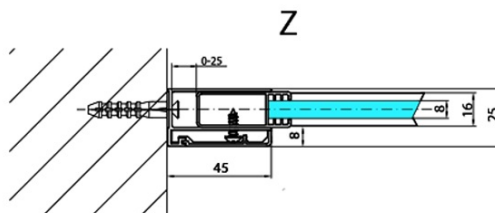

MODULAR SHOWER Wall Glass Panel, for Sidewall, 1100 mm

Order code: MS2A-110

Basic information

Brand: Polysan
Series: MODULAR SHOWER

Size

Height: 2000 mm
Depth: 1100 mm

Properties

Profile colour: Chrome - polished aluminum
Shape: L-shape fixed
Glass colour: TRANSPARENT glass
Glass finish: Antidrop
Glass thickness: 8 mm
Weight / Piece: 51.0 kg
Packaging: 1 Piece
Warranty: 2 years

MODULAR SHOWER Wall Glass Panel, for Sidewall, 1100 mm

Technical sheet

MS2A-xxx+MS2B-xxoL

MS2A-xxx+MS2B-xxoR

ARTICLE	A
MS2A-80	776-801
MS2A-90	876-901
MS2A-100	976-1001
MS2A-110	1076-1101
MS2A-120	1176-1201