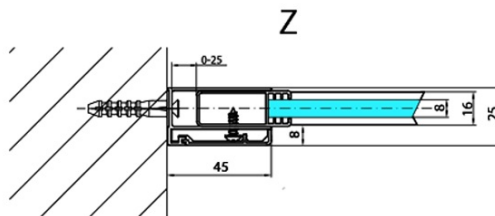

MODULAR SHOWER Wall Glass Panel, for Sidewall, 1100 mm

Order code: MS2A-110

Size

Height: 2000 mm

Depth: 1100 mm

Properties

Warranty: 2 years

Technical sheet

MS2A-xxx+MS2B-xxdL

MS2A-xxx+MS2B-xxdR

ARTICLE	A
MS2A-80	776-801
MS2A-90	876-901
MS2A-100	976-1001
MS2A-110	1076-1101
MS2A-120	1176-1201

ARTICLE	B
MS2B-30	280
MS2B-40	380
MS2B-60	580
MS2B-80	780
MS2B-100	980
MS2B-120	1180