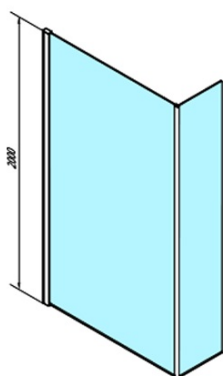

MODULAR SHOWER Wall Glass Panel, for Sidewall, 1100 mm

Order code: MS2A-110

Size

Height: 2000 mm

Depth: 1100 mm

Properties

Warranty: 2 years

Technical sheet

MS2A-xxx+MS2B-xxdL

MS2A-xxx+MS2B-xxdR

ARTICLE	A
MS2A-80	776-801
MS2A-90	876-901
MS2A-100	976-1001
MS2A-110	1076-1101
MS2A-120	1176-1201

ARTICLE	B
MS2B-30	280
MS2B-40	380
MS2B-60	580
MS2B-80	780
MS2B-100	980
MS2B-120	1180