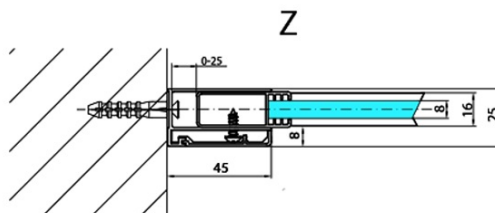

MODULAR SHOWER Wall Glass Panel, for Sidewall, 1000 mm

Order code: MS2A-100

Basic information

Brand: Polysan
Series: MODULAR SHOWER

Size

Height: 2000 mm
Depth: 1000 mm

Properties

Profile colour: Chrome - polished aluminum
Shape: L-shape fixed
Glass colour: TRANSPARENT glass
Glass finish: Antidrop
Glass thickness: 8 mm
Weight / Piece: 47.0 kg
Packaging: 1 Piece
Warranty: 2 years

MODULAR SHOWER Wall Glass Panel, for Sidewall,
1000 mm

Technical sheet

MS2A-xxx+MS2B-xxxL

MS2A-xxx+MS2B-xxxR

ARTICLE	A
MS2A-80	776-801
MS2A-90	876-901
MS2A-100	976-1001
MS2A-110	1076-1101
MS2A-120	1176-1201