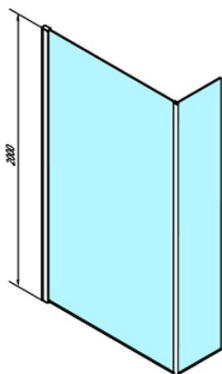

MODULAR SHOWER Wall Glass Panel, for Sidewall, 1000 mm

Order code: MS2A-100

Size

Height: 2000 mm

Depth: 1000 mm

Properties

Warranty: 2 years

Technical sheet

MS2A-xxx+MS2B-xxxL

MS2A-xxx+MS2B-xxxR

ARTICLE	A
MS2A-80	776-801
MS2A-90	876-901
MS2A-100	976-1001
MS2A-110	1076-1101
MS2A-120	1176-1201

ARTICLE	B
MS2B-30	280
MS2B-40	380
MS2B-60	580
MS2B-80	780
MS2B-100	980
MS2B-120	1180