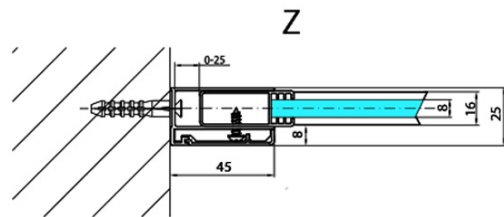

MODULAR SHOWER Wall Glass Panel, for Sidewall, 1000 mm

Order code: MS2A-100

Size

Height: 2000 mm

Depth: 1000 mm

Properties

Warranty: 2 years

Technical sheet

MS2A-xxx+MS2B-xxxL

MS2A-xxx+MS2B-xxxR

ARTICLE	A
MS2A-80	776-801
MS2A-90	876-901
MS2A-100	976-1001
MS2A-110	1076-1101
MS2A-120	1176-1201

ARTICLE	B
MS2B-30	280
MS2B-40	380
MS2B-60	580
MS2B-80	780
MS2B-100	980
MS2B-120	1180