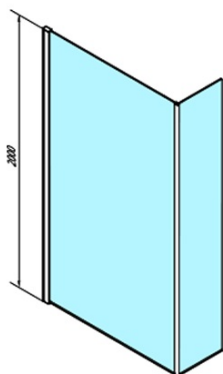

MODULAR SHOWER Wall Glass Panel, for Sidewall, 1000 mm

Order code: MS2A-100

Size

Height: 2000 mm

Depth: 1000 mm

Properties

Warranty: 2 years

Technical sheet

MS2A-xxx+MS2B-xxdL

MS2A-xxx+MS2B-xxdR

ARTICLE	A
MS2A-80	776-801
MS2A-90	876-901
MS2A-100	976-1001
MS2A-110	1076-1101
MS2A-120	1176-1201

ARTICLE	B
MS2B-30	280
MS2B-40	380
MS2B-60	580
MS2B-80	780
MS2B-100	980
MS2B-120	1180