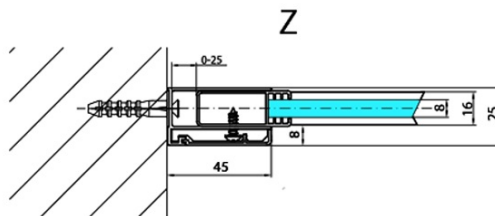

MODULAR SHOWER Wall Glass Panel, for Sidewall, 1000 mm

Order code: MS2A-100

Size

Height: 2000 mm

Depth: 1000 mm

Properties

Warranty: 2 years

Technical sheet

MS2A-xxx+MS2B-xxdL

MS2A-xxx+MS2B-xxdR

ARTICLE	A
MS2A-80	776-801
MS2A-90	876-901
MS2A-100	976-1001
MS2A-110	1076-1101
MS2A-120	1176-1201

ARTICLE	B
MS2B-30	280
MS2B-40	380
MS2B-60	580
MS2B-80	780
MS2B-100	980
MS2B-120	1180