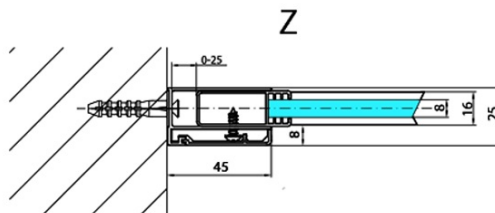

# MODULAR SHOWER Wall Glass Panel, for Sidewall, 900 mm

Order code: MS2A-90

## Size

Height: 2000 mm

Depth: 900 mm

## Technical sheet

MS2A-xxx+MS2B-xxdL

MS2A-xxx+MS2B-xxdR

ARTICLE	A
MS2A-80	776-801
MS2A-90	876-901
MS2A-100	976-1001
MS2A-110	1076-1101
MS2A-120	1176-1201

ARTICLE	B
MS2B-30	280
MS2B-40	380
MS2B-60	580
MS2B-80	780
MS2B-100	980
MS2B-120	1180