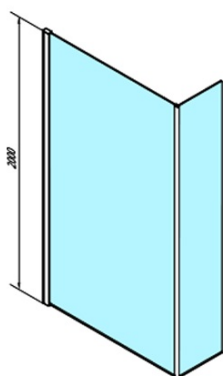

Technical sheet

MS2A-xxx+MS2B-xxdL