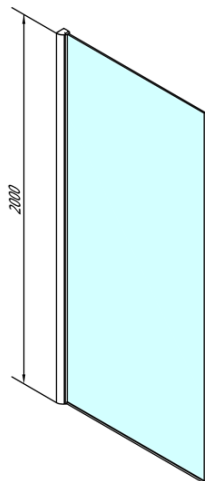

MODULAR SHOWER Wall Glass Panel, 1 Piece, 1100mm

Technical sheet

MS1-XXX

ARTICLE	A
MS1-70	676-701
MS1-80	776-801
MS1-90	876-901
MS1-100	976-1001
MS1-110	1076-1101
MS1-120	1176-1201
MS1-130	1276-1301
MS1-140	1376-1401
MS1-150	1476-1501