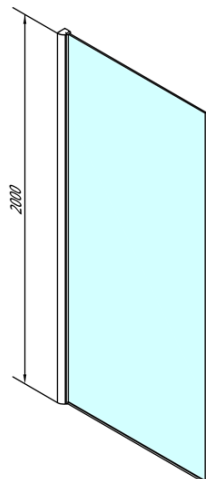

MODULAR SHOWER Wall Glass Panel, 1 Piece, 1100mm

Order code: MS1-110

Basic information

Brand: Polysan
Series: MODULAR SHOWER

Size

Height: 2000 mm
Depth: 1100 mm

Properties

Profile colour: Chrome - polished aluminum
Shape: Single-wall fixed screen
Glass colour: TRANSPARENT glass
Glass finish: Antidrop
Glass thickness: 8 mm
Weight / Piece: 50.0 kg
Packaging: 1 Piece
Warranty: 2 years

MODULAR SHOWER Wall Glass Panel, 1 Piece, 1100mm

Technical sheet

MS1-XXX

ARTICLE	A
MS1-70	676-701
MS1-80	776-801
MS1-90	876-901
MS1-100	976-1001
MS1-110	1076-1101
MS1-120	1176-1201
MS1-130	1276-1301
MS1-140	1376-1401
MS1-150	1476-1501