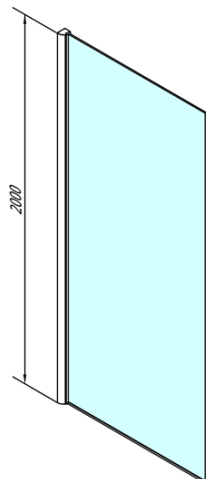

MODULAR SHOWER Wall Glass Panel, 1 Piece, 1100mm

Technical sheet

MS1-XXX

ARTICLE	A
MS1-70	676-701
MS1-80	776-801
MS1-90	876-901
MS1-100	976-1001
MS1-110	1076-1101
MS1-120	1176-1201
MS1-130	1276-1301
MS1-140	1376-1401
MS1-150	1476-1501