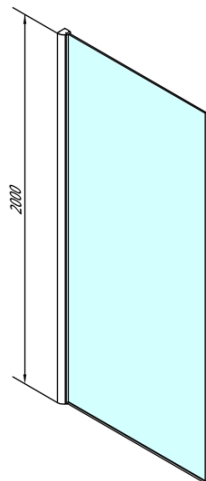

MODULAR SHOWER Wall Glass Panel, 1 Piece, 800mm

Order code: MS1-80

Basic information

Brand: Polysan
Series: MODULAR SHOWER

Size

Height: 2000 mm
Depth: 800 mm

Properties

Profile colour: Chrome - polished aluminum
Shape: Single-wall fixed screen
Glass colour: TRANSPARENT glass
Glass finish: Antidrop
Glass thickness: 8 mm
Weight / Piece: 38.0 kg
Packaging: 1 Piece
Warranty: 2 years

MODULAR SHOWER Wall Glass Panel, 1 Piece, 800mm

Technical sheet

MS1-XXX

ARTICLE	A
MS1-70	676-701
MS1-80	776-801
MS1-90	876-901
MS1-100	976-1001
MS1-110	1076-1101
MS1-120	1176-1201
MS1-130	1276-1301
MS1-140	1376-1401
MS1-150	1476-1501