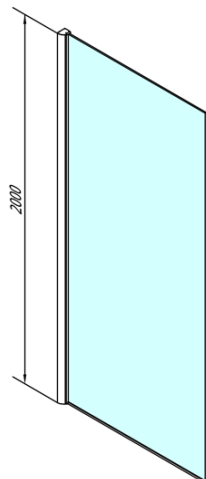

MODULAR SHOWER Wall Glass Panel, 1 Piece, 800mm

Order code: MS1-80

Basic information

Brand: Polysan
Series: MODULAR SHOWER

Size

Height: 2000 mm
Depth: 800 mm

Properties

Profile colour: Chrome - polished aluminum
Shape: Single-wall fixed screen
Glass colour: TRANSPARENT glass
Glass finish: Antidrop
Glass thickness: 8 mm
Weight / Piece: 38.0 kg
Packaging: 1 Piece
Warranty: 2 years

MODULAR SHOWER Wall Glass Panel, 1 Piece, 800mm

Technical sheet

MS1-XXX

ARTICLE	A
MS1-70	676-701
MS1-80	776-801
MS1-90	876-901
MS1-100	976-1001
MS1-110	1076-1101
MS1-120	1176-1201
MS1-130	1276-1301
MS1-140	1376-1401
MS1-150	1476-1501