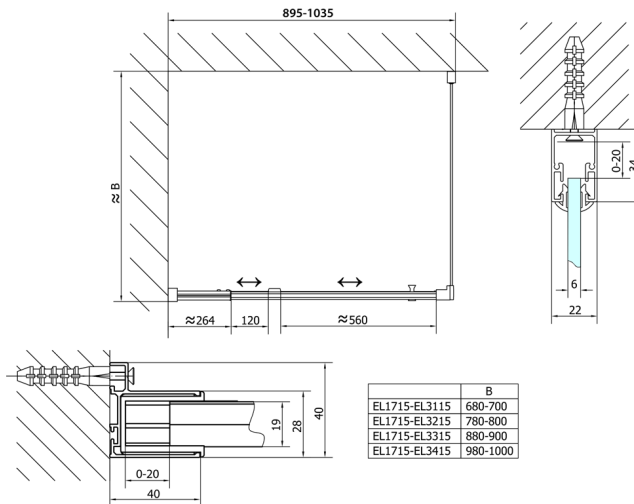

EASY pivot shower doors 880-1020mm, clear glass

Order code: EL1715

Size

Width: 1020 mm

Height: 1900 mm

Properties

Warranty: 2 years

Technical sheet

	B
EL1715-EL3115	680-700
EL1715-EL3215	780-800
EL1715-EL3315	880-900
EL1715-EL3415	980-1000