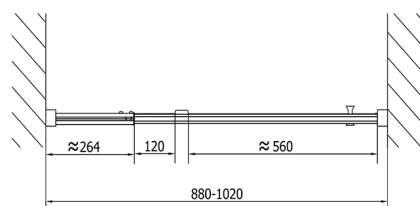

EASY pivot shower doors 880-1020mm, clear glass

Order code: EL1715

Size

Width: 1020 mm

Height: 1900 mm

Properties

Warranty: 2 years

Technical sheet

	B
EL1715-EL3115	680-700
EL1715-EL3215	780-800
EL1715-EL3315	880-900
EL1715-EL3415	980-1000