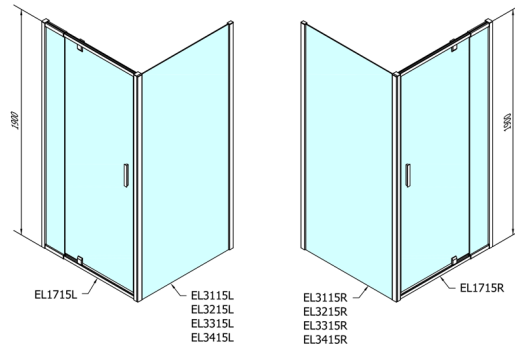

EASY pivot shower doors 880-1020mm, clear glass

Order code: EL1715

Size

Width: 1020 mm

Height: 1900 mm

Properties

Warranty: 2 years

Technical sheet

	B
EL1715-EL3115	680-700
EL1715-EL3215	780-800
EL1715-EL3315	880-900
EL1715-EL3415	980-1000