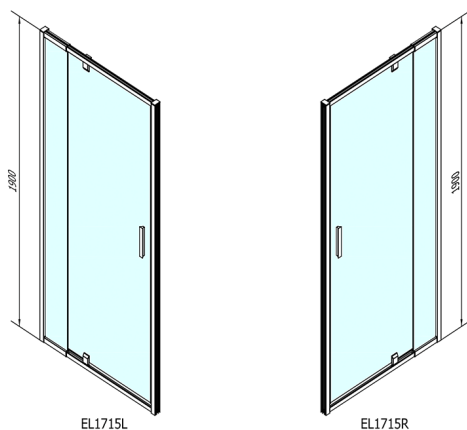

EASY pivot shower doors 880-1020mm, clear glass

Order code: EL1715

Size

Width: 1020 mm

Height: 1900 mm

Properties

Warranty: 2 years

Technical sheet

	B
EL1715-EL3115	680-700
EL1715-EL3215	780-800
EL1715-EL3315	880-900
EL1715-EL3415	980-1000