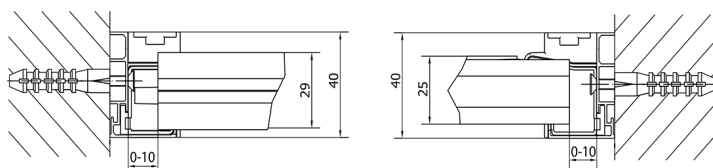

EASY pivot shower doors 880-1020mm, clear glass

Order code: EL1715

Size

Width: 1020 mm

Height: 1900 mm

Properties

Warranty: 2 years

Technical sheet

	B
EL1715-EL3115	680-700
EL1715-EL3215	780-800
EL1715-EL3315	880-900
EL1715-EL3415	980-1000