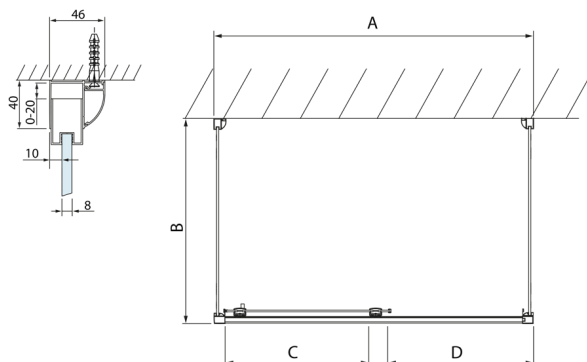

LUCIS LINE screen three sides 1400x1000x1000mm L/R variant

Order code: DL1415DL3515DL3515

Size

Width: 1400 mm
 Height: 2000 mm
 Depth: 1000 mm

Properties

Warranty: 2 years

Technical sheet

Model	A	C	D
DL1015	970-1010	375	~437
DL1115	1070-1110	425	~487
DL1215	1170-1210	475	~537
DL1315	1270-1310	525	~587
DL1415	1370-1410	575	~637

Model	B
DL3215	670-690
DL3315	770-790
DL3415	870-890
DL3515	970-990