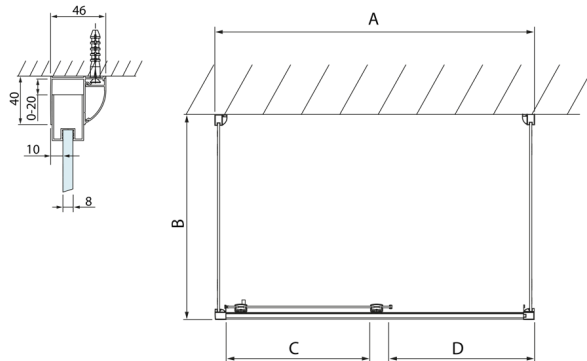

## LUCIS LINE screen three sides 1300x1000x1000mm L/R variant

**Order code:** DL1315DL3515DL3515

**Size**

Width: 1300 mm  
 Height: 2000 mm  
 Depth: 1000 mm

**Properties**

Warranty: 2 years

### Technical sheet

Model	A	C	D
DL1015	970-1010	375	~437
DL1115	1070-1110	425	~487
DL1215	1170-1210	475	~537
DL1315	1270-1310	525	~587
DL1415	1370-1410	575	~637

Model	B
DL3215	670-690
DL3315	770-790
DL3415	870-890
DL3515	970-990