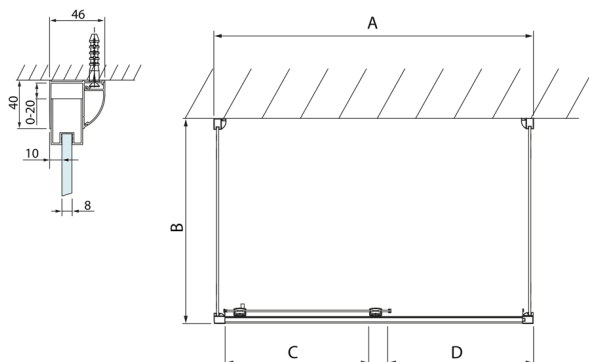

LUCIS LINE screen three sides 1200x1000x1000mm L/R variant

Order code: DL1215DL3515DL3515

Size

Width: 1200 mm
 Height: 2000 mm
 Depth: 1000 mm

Properties

Warranty: 2 years

Technical sheet

Model	A	C	D
DL1015	970-1010	375	~437
DL1115	1070-1110	425	~487
DL1215	1170-1210	475	~537
DL1315	1270-1310	525	~587
DL1415	1370-1410	575	~637

Model	B
DL3215	670-690
DL3315	770-790
DL3415	870-890
DL3515	970-990