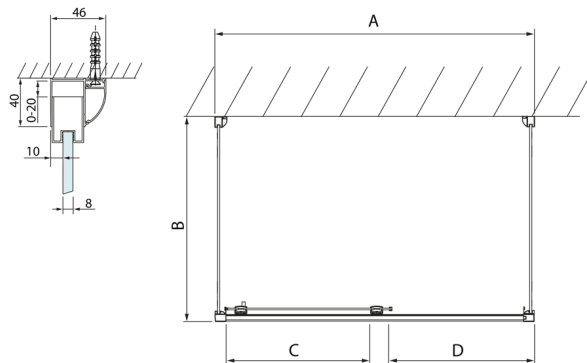

LUCIS LINE screen three sides 1200x900x900mm L/R variant

Order code: DL1215DL3415DL3415

Size

Width: 1200 mm
 Height: 2000 mm
 Depth: 900 mm

Properties

Warranty: 2 years

Technical sheet

Model	A	C	D
DL1015	970-1010	375	~437
DL1115	1070-1110	425	~487
DL1215	1170-1210	475	~537
DL1315	1270-1310	525	~587
DL1415	1370-1410	575	~637

Model	B
DL3215	670-690
DL3315	770-790
DL3415	870-890
DL3515	970-990