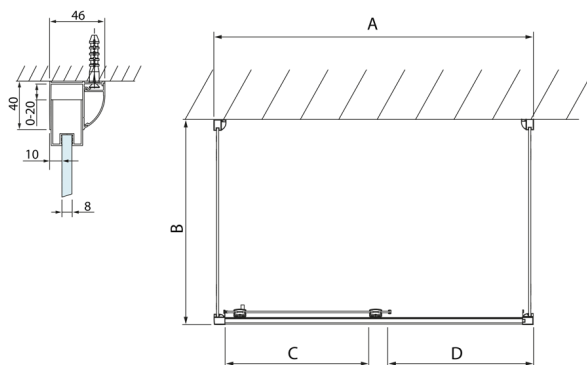

LUCIS LINE screen three sides 1200x800x800mm L/R variant

Order code: DL1215DL3315DL3315

Size

Width: 1200 mm
 Height: 2000 mm
 Depth: 800 mm

Properties

Warranty: 2 years

Technical sheet

Model	A	C	D
DL1015	970-1010	375	~437
DL1115	1070-1110	425	~487
DL1215	1170-1210	475	~537
DL1315	1270-1310	525	~587
DL1415	1370-1410	575	~637

Model	B
DL3215	670-690
DL3315	770-790
DL3415	870-890
DL3515	970-990