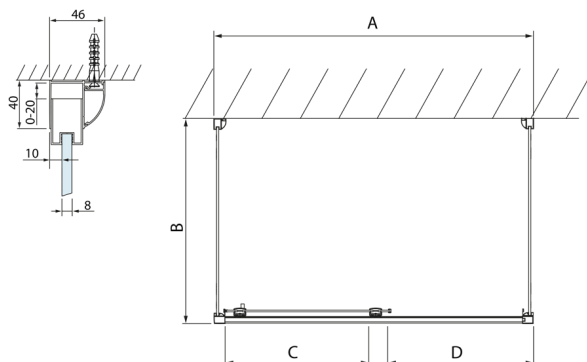

LUCIS LINE screen three sides 1100x800x800mm L/R variant

Order code: DL1115DL3315DL3315

Size

Width: 1100 mm
 Height: 2000 mm
 Depth: 800 mm

Properties

Warranty: 2 years

Technical sheet

Model	A	C	D
DL1015	970-1010	375	~437
DL1115	1070-1110	425	~487
DL1215	1170-1210	475	~537
DL1315	1270-1310	525	~587
DL1415	1370-1410	575	~637

Model	B
DL3215	670-690
DL3315	770-790
DL3415	870-890
DL3515	970-990