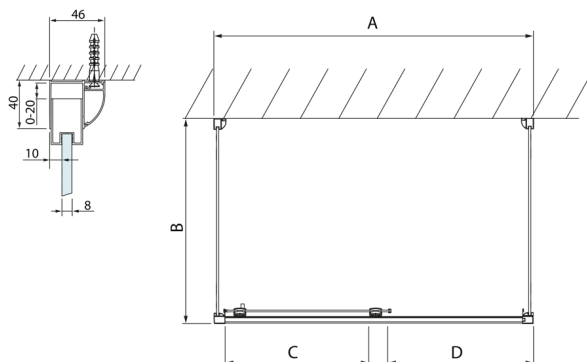

LUCIS LINE screen three sides 1000x1000x1000mm L/R variant

Order code: DL1015DL3515DL3515

Size

Width: 1000 mm
 Height: 2000 mm
 Depth: 1000 mm

Properties

Warranty: 2 years

Technical sheet

Model	A	C	D
DL1015	970-1010	375	~437
DL1115	1070-1110	425	~487
DL1215	1170-1210	475	~537
DL1315	1270-1310	525	~587
DL1415	1370-1410	575	~637

Model	B
DL3215	670-690
DL3315	770-790
DL3415	870-890
DL3515	970-990