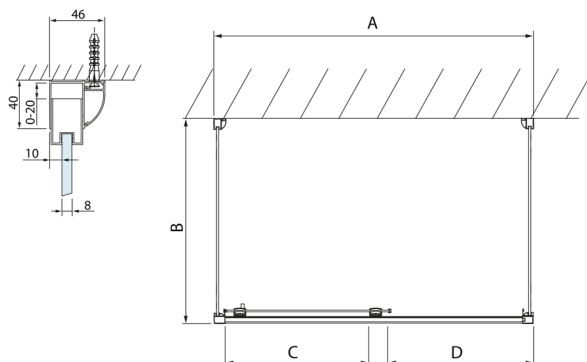

LUCIS LINE screen three sides 1000x800x800mm L/R variant

Order code: DL1015DL3315DL3315

Size

Width: 1000 mm
 Height: 2000 mm
 Depth: 800 mm

Properties

Warranty: 2 years

Technical sheet

Model	A	C	D
DL1015	970-1010	375	~437
DL1115	1070-1110	425	~487
DL1215	1170-1210	475	~537
DL1315	1270-1310	525	~587
DL1415	1370-1410	575	~637

Model	B
DL3215	670-690
DL3315	770-790
DL3415	870-890
DL3515	970-990