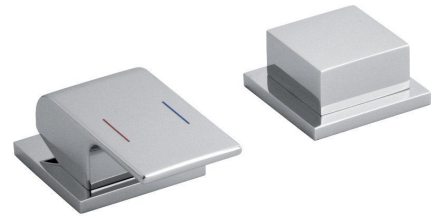

INFINITI 2-Hole Bath Tap, Chrome

Order code: IF100

Basic information

Brand: Sapho

Size

Width: 160 mm

Height: 38 mm

Depth: 66 mm

Properties

Colour: Chrome

Material: Brass

Shape: Square

Installation: Bath Deck-mounted

Type of control: Lever

Cartridge diameter: 35 mm

Weight / Piece: 2.99 kg

Packaging: 1 Piece

Warranty: 5 years

Spare parts

KEROX Replacement Cartridge dia 35mm, low (Order code: 2121B)

Technical sheet