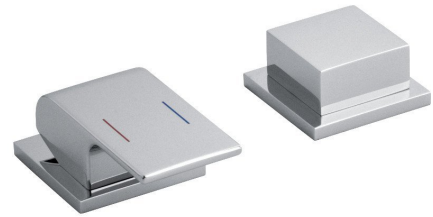

## INFINITI 2-Hole Bath Tap, Chrome

Order code: IF100

### Size

Width: 160 mm  
 Height: 38 mm  
 Depth: 66 mm

### Properties

Colour: Chrome  
 Material: Brass  
 Warranty: 5 years