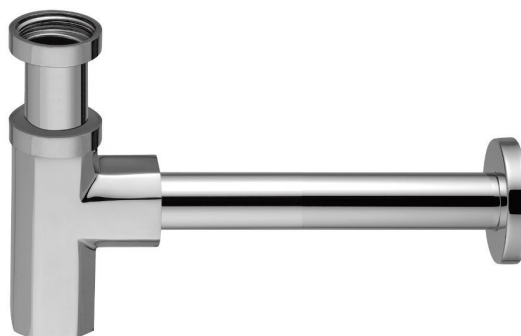

SPY washbasin siphon 1 1/4 dia 32 mm, chrome

Order code: PY36

Properties

Colour: Chrome

Material: Brass

Warranty: 2 years

Technical sheet