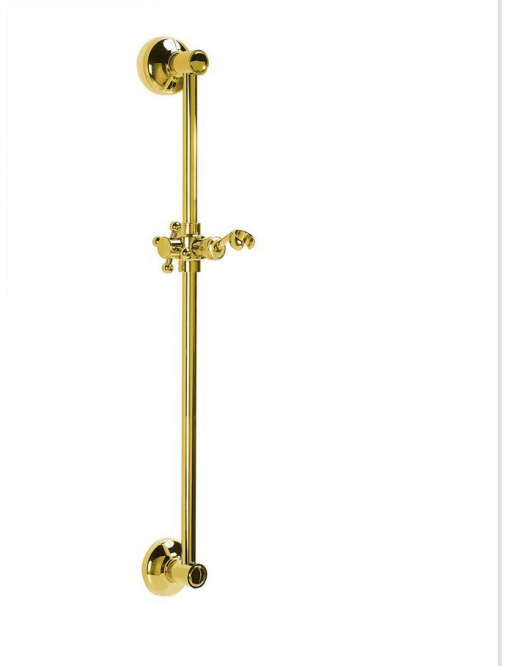

ANTEA shower rail, adjustable holder, round, 670mm, gold

Order code: SAL0035

Size

Height: 670 mm

Depth: 66 mm

Properties

Colour: Gold

Material: Brass

Warranty: 2 years