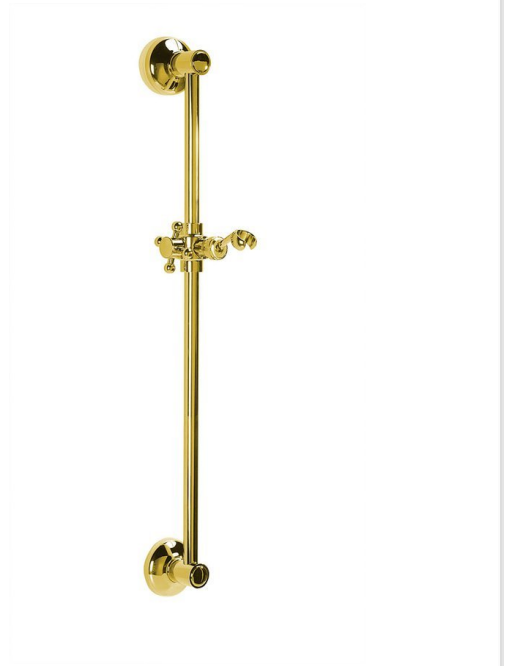

ANTEA shower rail, adjustable holder, round, 670mm, gold

Order code: SAL0035

Size

Height: 670 mm

Depth: 66 mm

Properties

Colour: Gold

Material: Brass

Warranty: 2 years