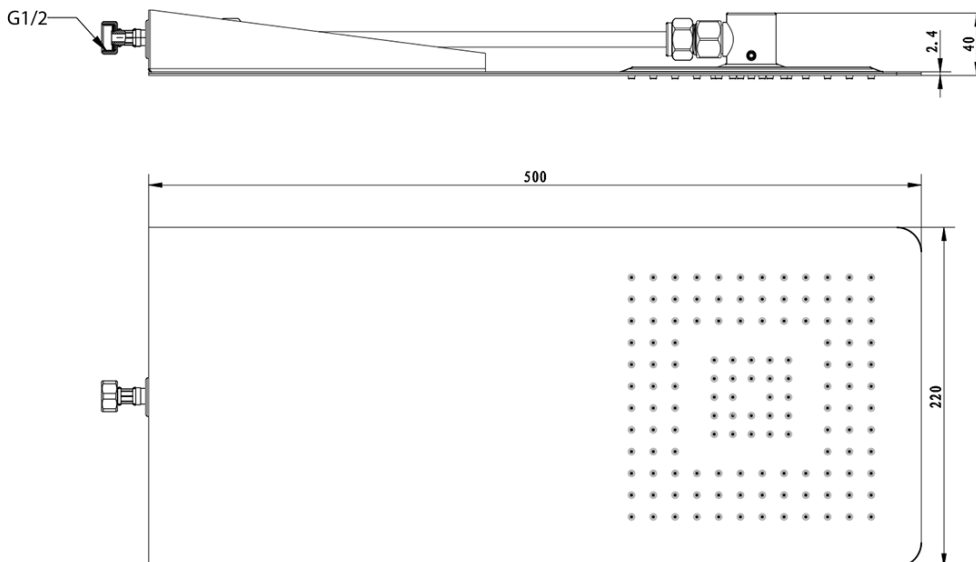

**SLIM Wall-Mounted Shower Head, 220x500x2,4mm,
square, brushed stainless steel**

Order code: MS733

Basic information

Brand: Sapho

Size

Width: 220 mm

Height: 5 mm

Depth: 500 mm

Properties

Colour: Chrome

Material: Stainless steel

Shape: Square

Installation: 1 outlet

Shower functions: Rain

Equipment: AntiCalc

Weight / Piece: 3.5 kg

Packaging: 1 Piece

Warranty: 2 years

SLIM Wall-Mounted Shower Head, 220x500x2,4mm,
square, brushed stainless steel

Technical sheet

Krycí destička